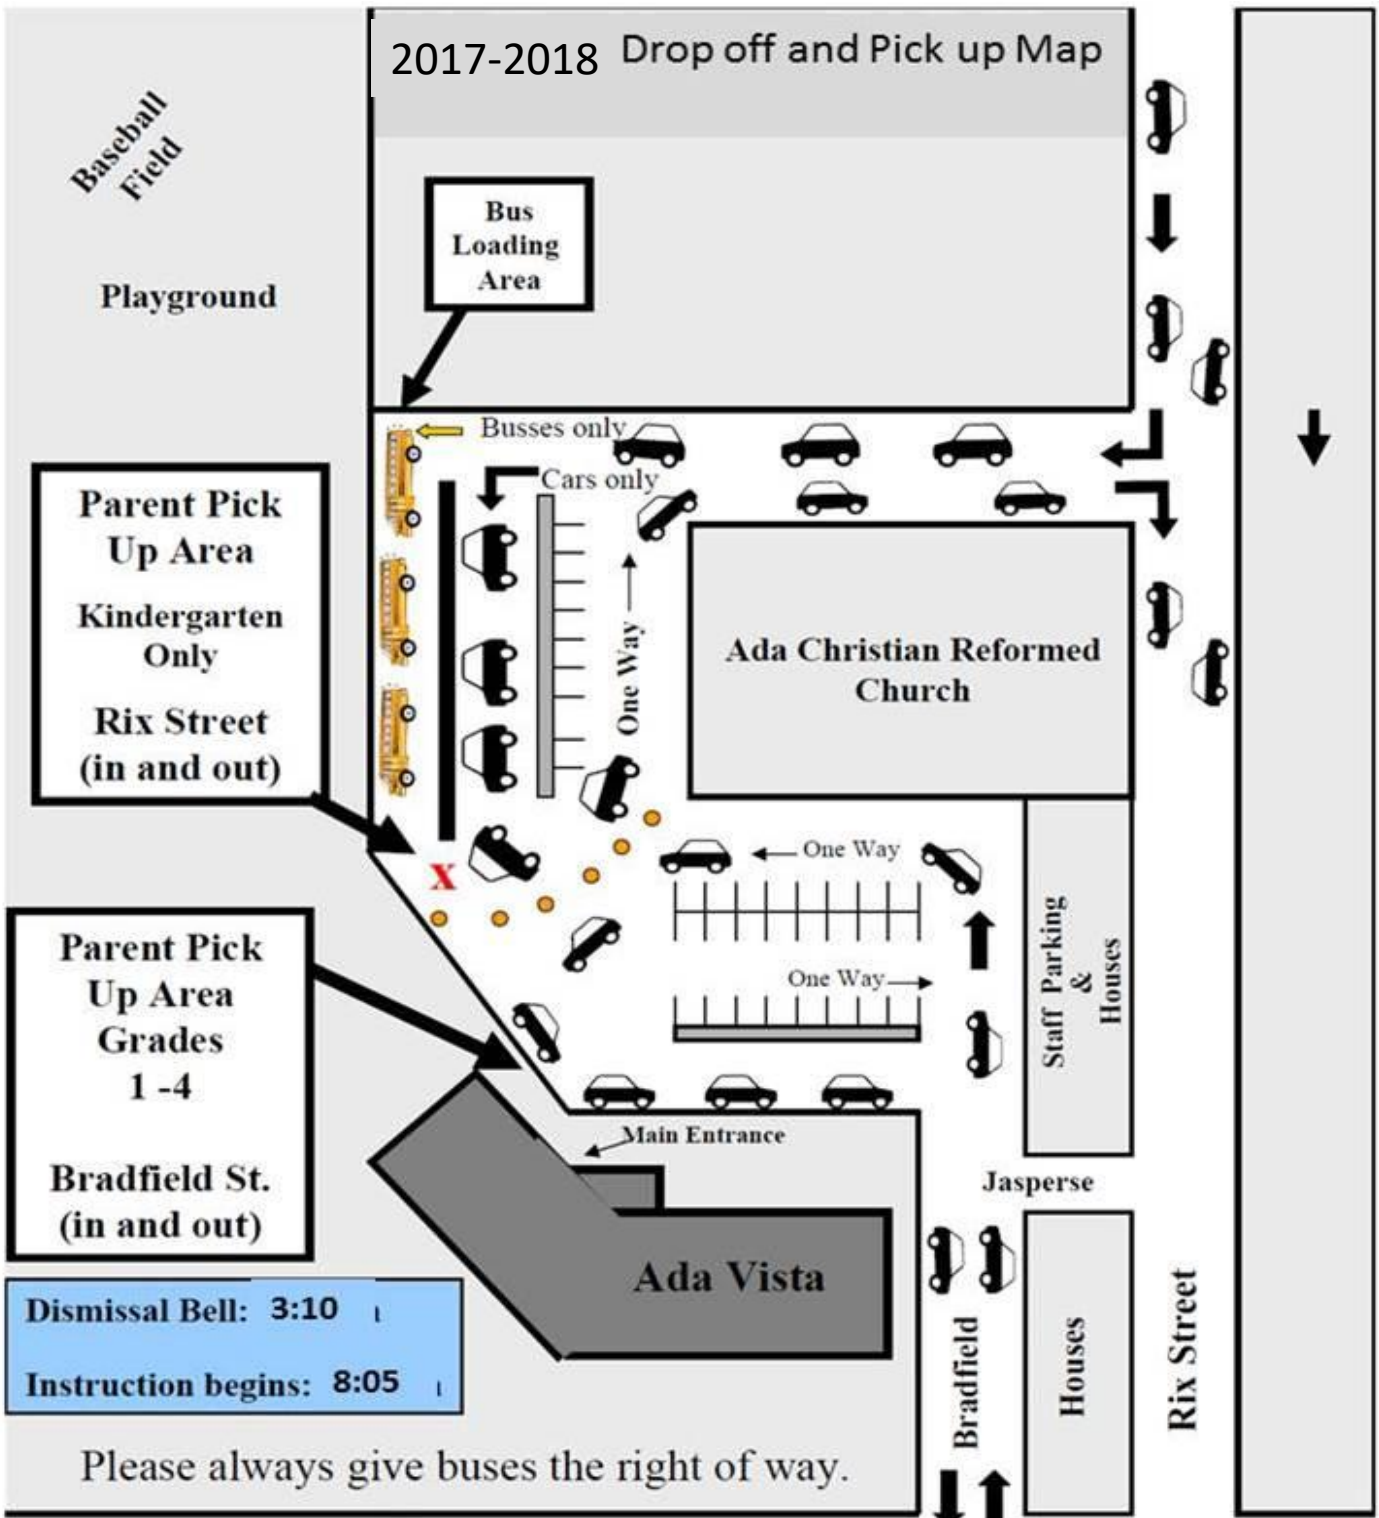

# 2017-2018 Drop off and Pick up Map

Parent Pick Up Area  
Kindergarten Only  
Rix Street (in and out)

Parent Pick Up Area  
Grades 1-4  
Bradfield St. (in and out)

Dismissal Bell: 3:10 |  
Instruction begins: 8:05 |

Please always give buses the right of way.

## Ada Drive